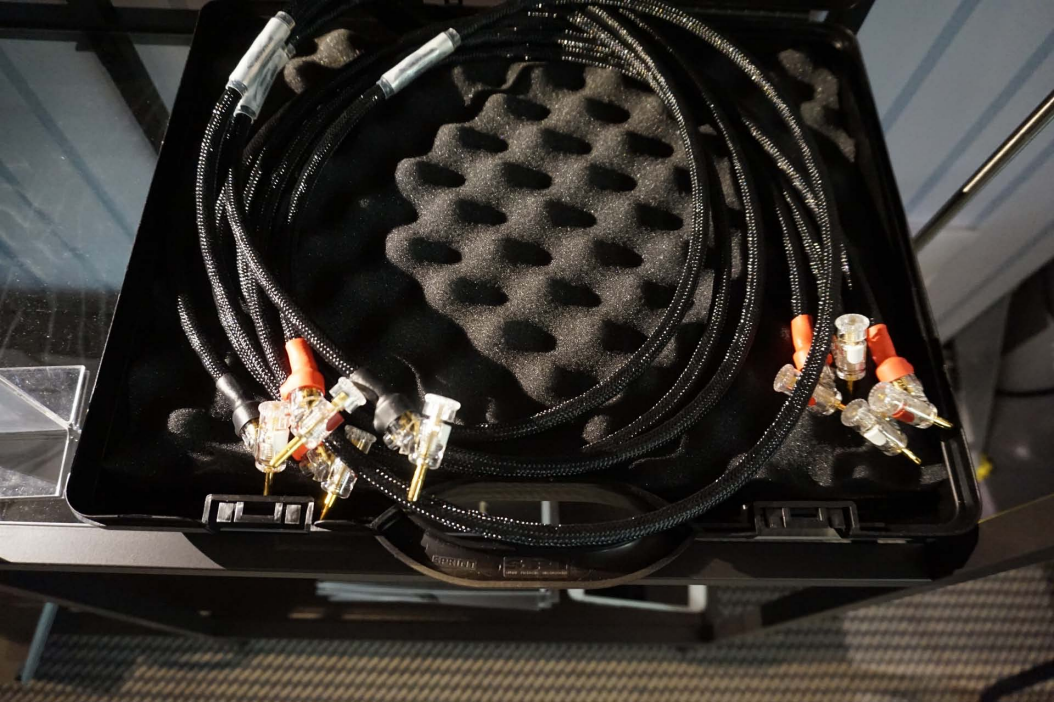

JORMA DESIGN

MADE IN GERMANY

JORMA DESIGN

USB Reference

USB REFERENCE

FACE 1

FORGE DESIGN
2018

JORMA BY ORTO